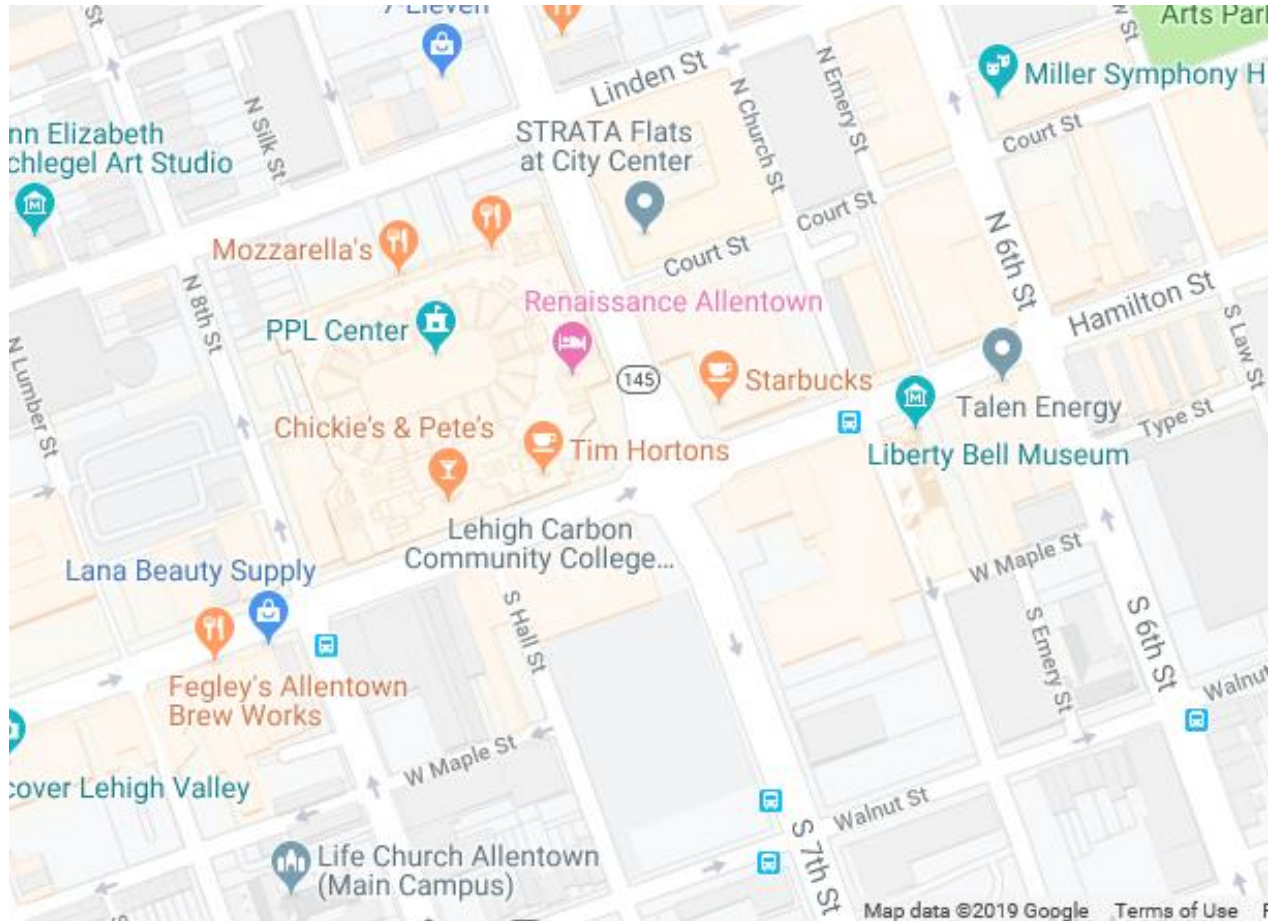

Directions to the PPL Center, 701 Hamilton Street

FROM PHILADELPHIA AND POINTS SOUTH: Take I-476 N to Exit 56 Lehigh Valley. Take U.S. 22 E to Exit for PA-145/MacArthur Road/7th Street. Turn right onto PA-145/MacArthur Road. PA-145/MacArthur Road becomes 7th Street. Follow to Linden Street for unloading.

FROM READING AND POINTS WEST: Take US 222N toward Allentown. Continue on US 222N which becomes Hamilton Boulevard. Hamilton Boulevard becomes West Hamilton Street. Turn left onto 8th Street follow to Turner Street. Turn right onto Turner and follow until 7th Street. Travel one block to Linden and turn right onto Linden Street for unloading.

FROM POINTS EAST: Take US-22 W (Portions toll) (Crossing into Pennsylvania) to Exit for Exit for PA 145 S/ MacArthur Road/ 7th Street. MacArthur Road becomes 7th Street. Follow 7th Street to Linden Street. Turn right onto Linden Street for unloading.